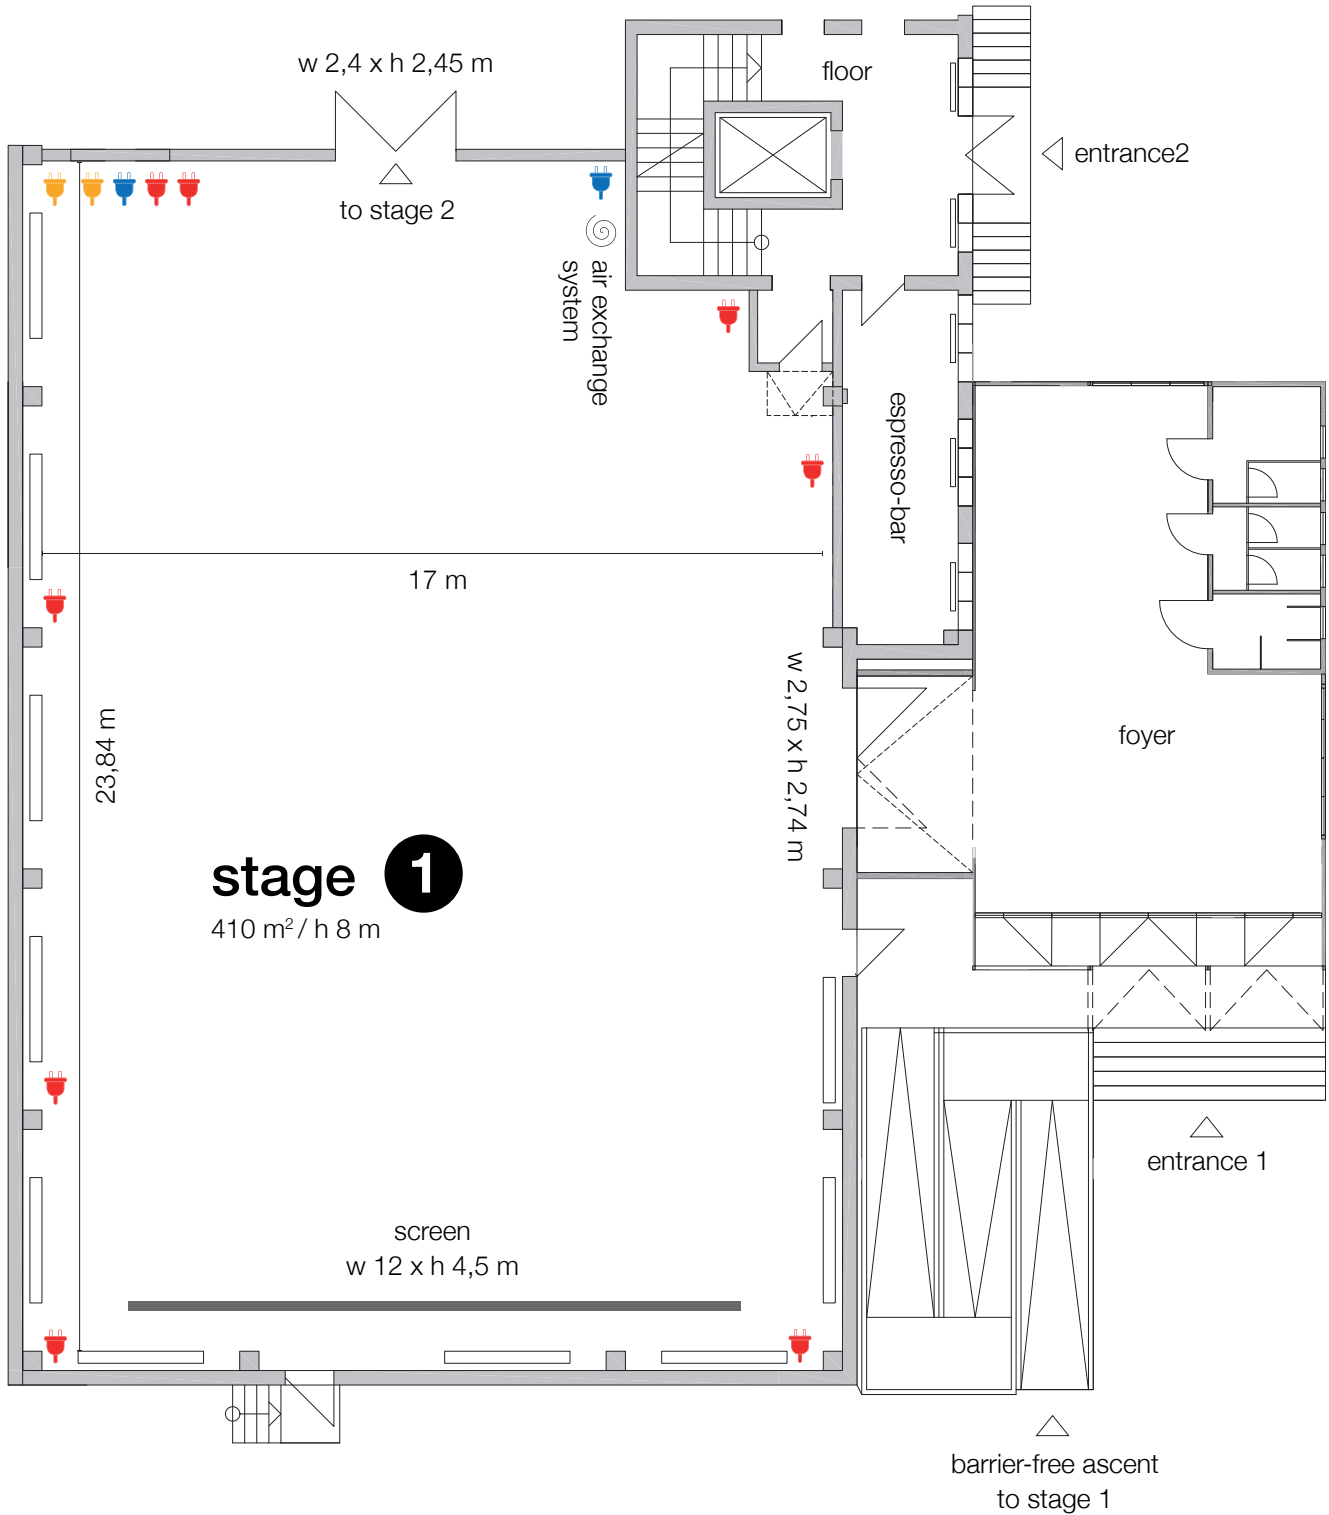

United Scene PPSF GmbH
Gaußstraße 190a
22765 Hamburg
www.unitedstudios.eu

ground plan first floor - stage 1

power connection 2 x 240 V 63 A 32 A