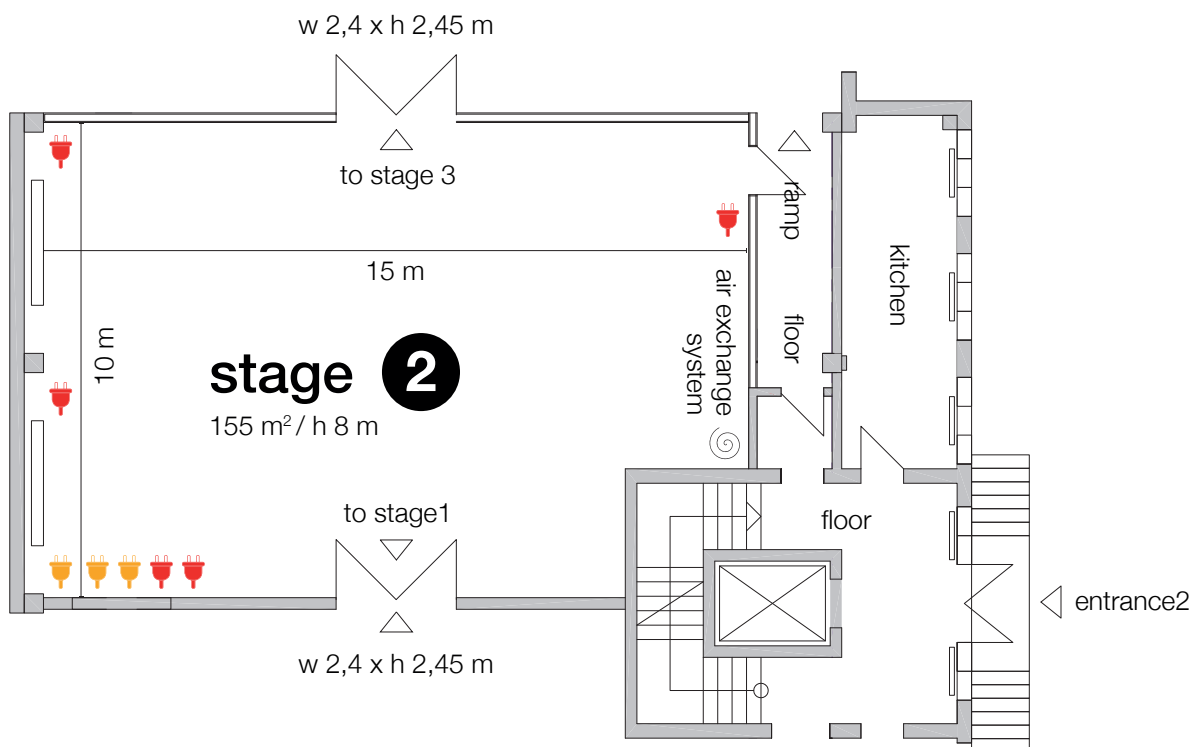

## ground plan first floor - stage 2

power connection  2 x 240 V  63 A  32 A