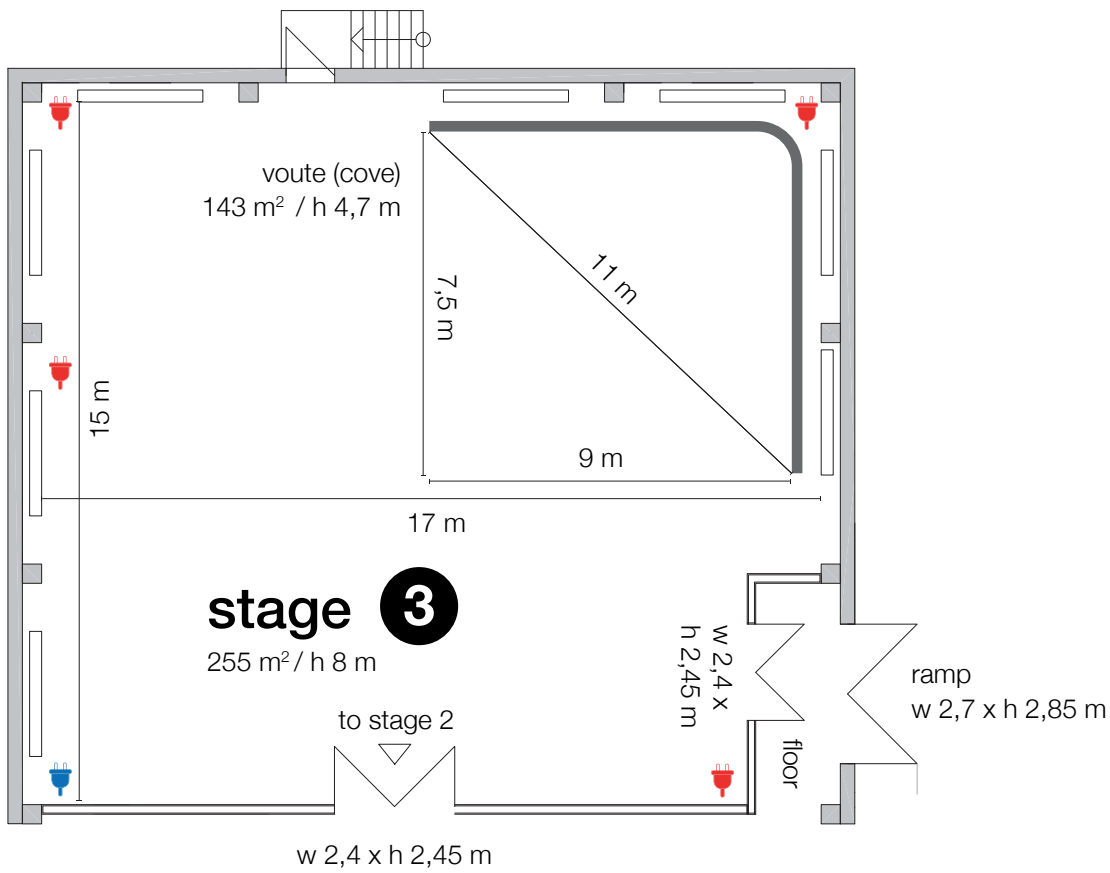

### ground plan first floor - stage 3

power connection  2 x 240 V  63 A  32 A