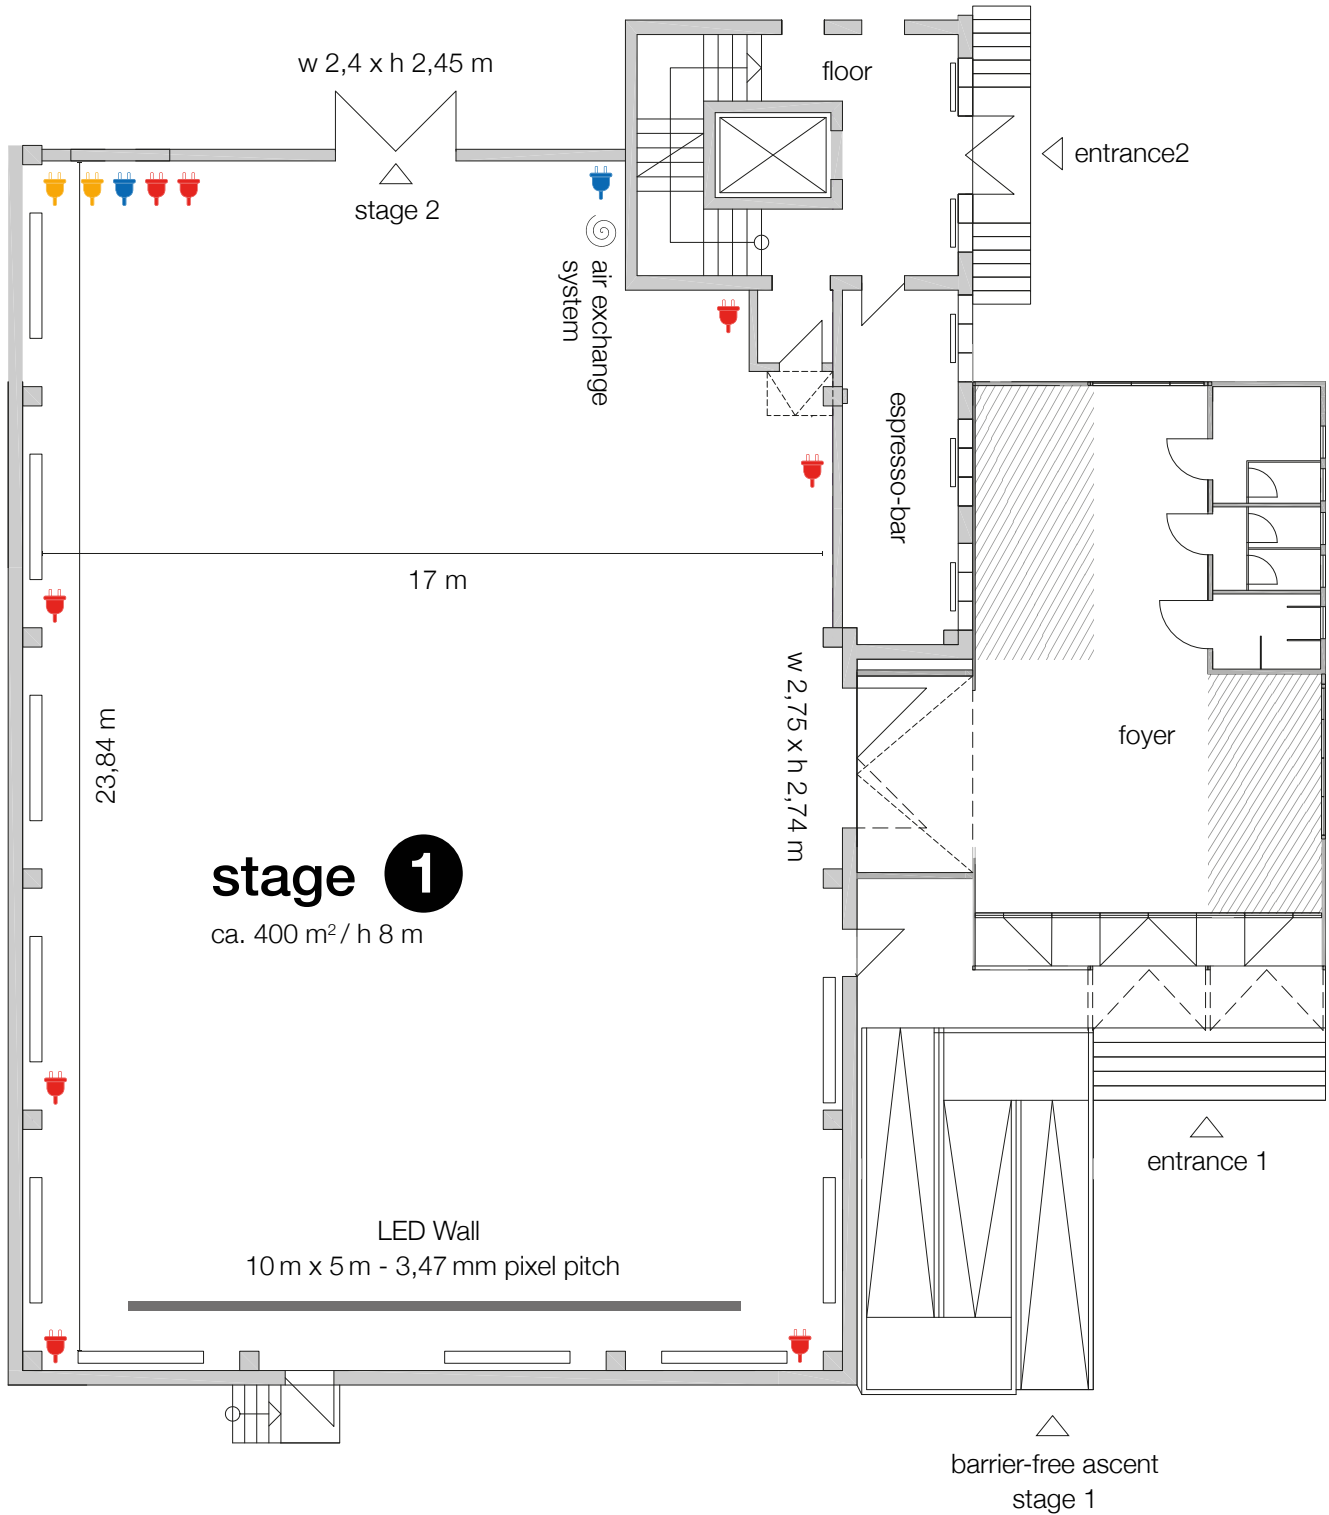

United Scene PPSF GmbH
Gaußstraße 190a
22765 Hamburg
www.unitedstudios.eu

ground plan first floor - stage 1

power connection 2 x 240 V 63 A 32 A