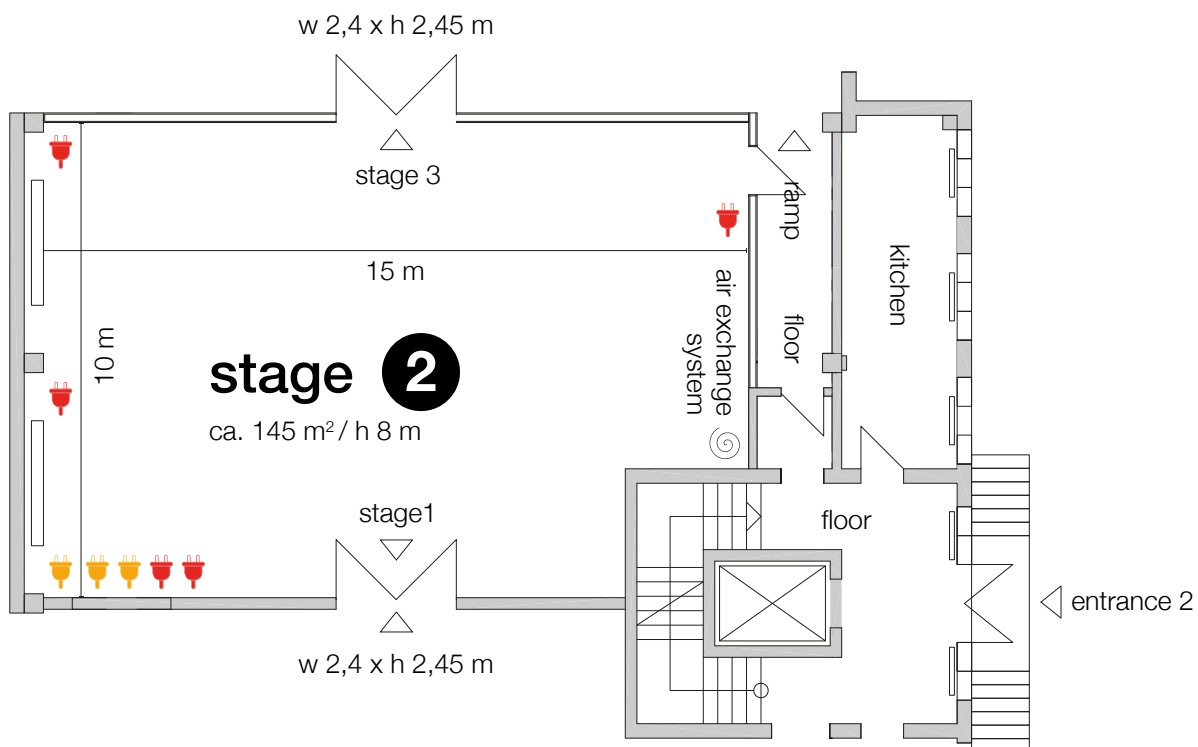

United Scene PPSF GmbH
Gaußstraße 190a
22765 Hamburg
www.unitedstudios.eu

ground plan first floor - stage 2

power connection  2 x 240 V  63 A  32 A