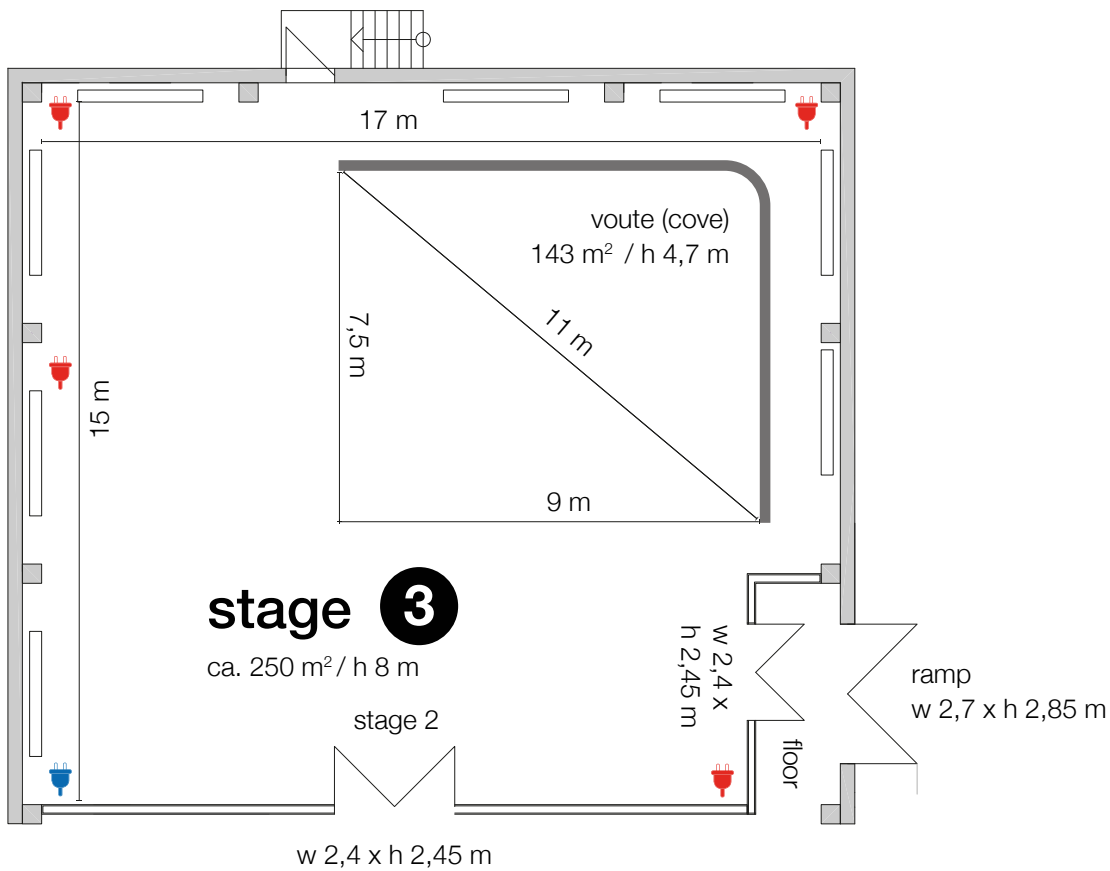

United Scene PPSF GmbH
Gaußstraße 190a
22765 Hamburg
www.unitedstudios.eu

ground plan first floor - stage 3

power connection  2 x 240 V  63 A  32 A